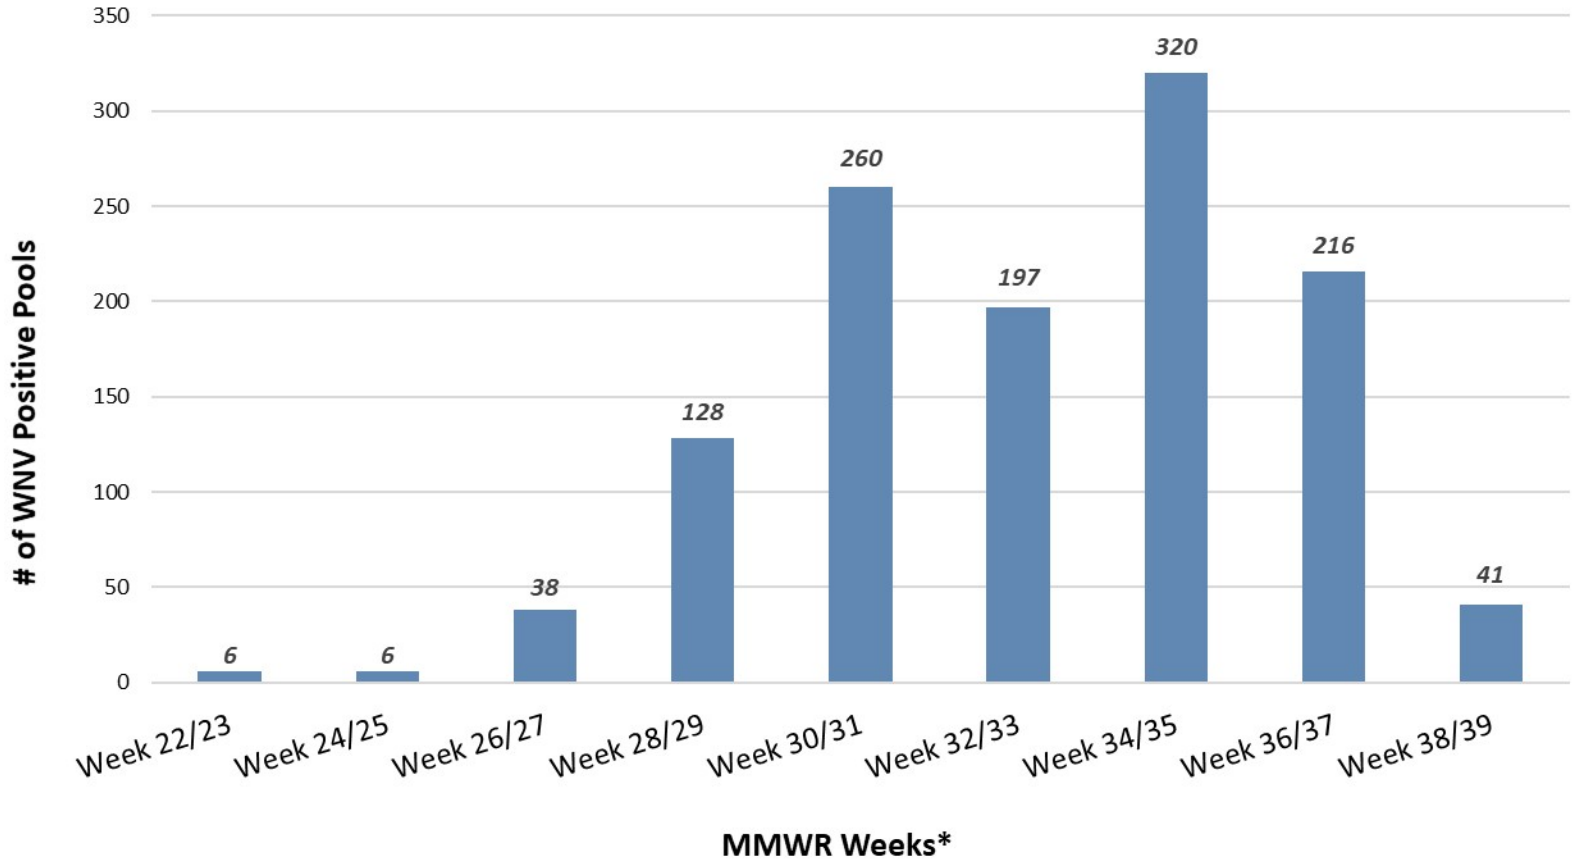

# Cumulative Biweekly WNV Positive Mosquito Pools 2012-2021, Nebraska

\*Roughly June = Weeks 22-26, July = Weeks 27-30, August = Weeks 31-35, September = Weeks 36-39