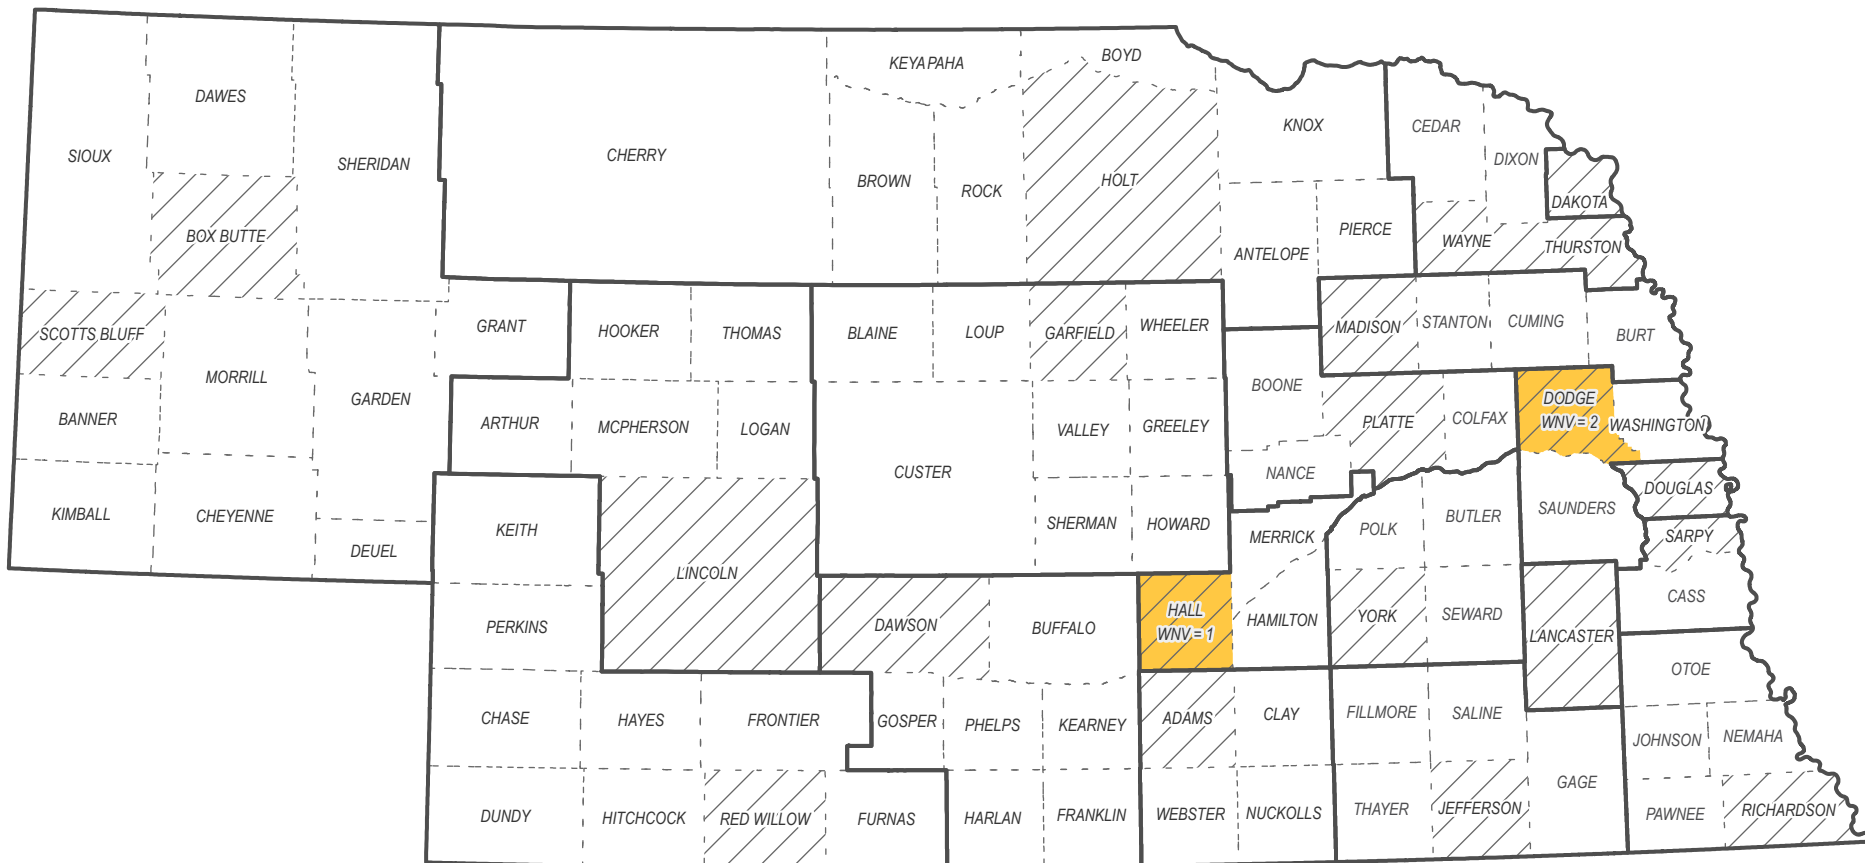

2022 CDC Light Trap Mosquito Surveillance

Updated 6 August 2022

- Positive WNV Pool
- Counties with Traps
- County Boundary
- Local Health Department Boundary

West Nile Virus (WNV)
 Positive Pools: 3
 Counties with Positive Pools: 2

St. Louis Encephalitis (SLE)
 Positive Pools: 0
 Counties with Positive Pools: 0

Total Pools Tested: 348
 There are 21 counties with mosquito surveillance traps in 2022.