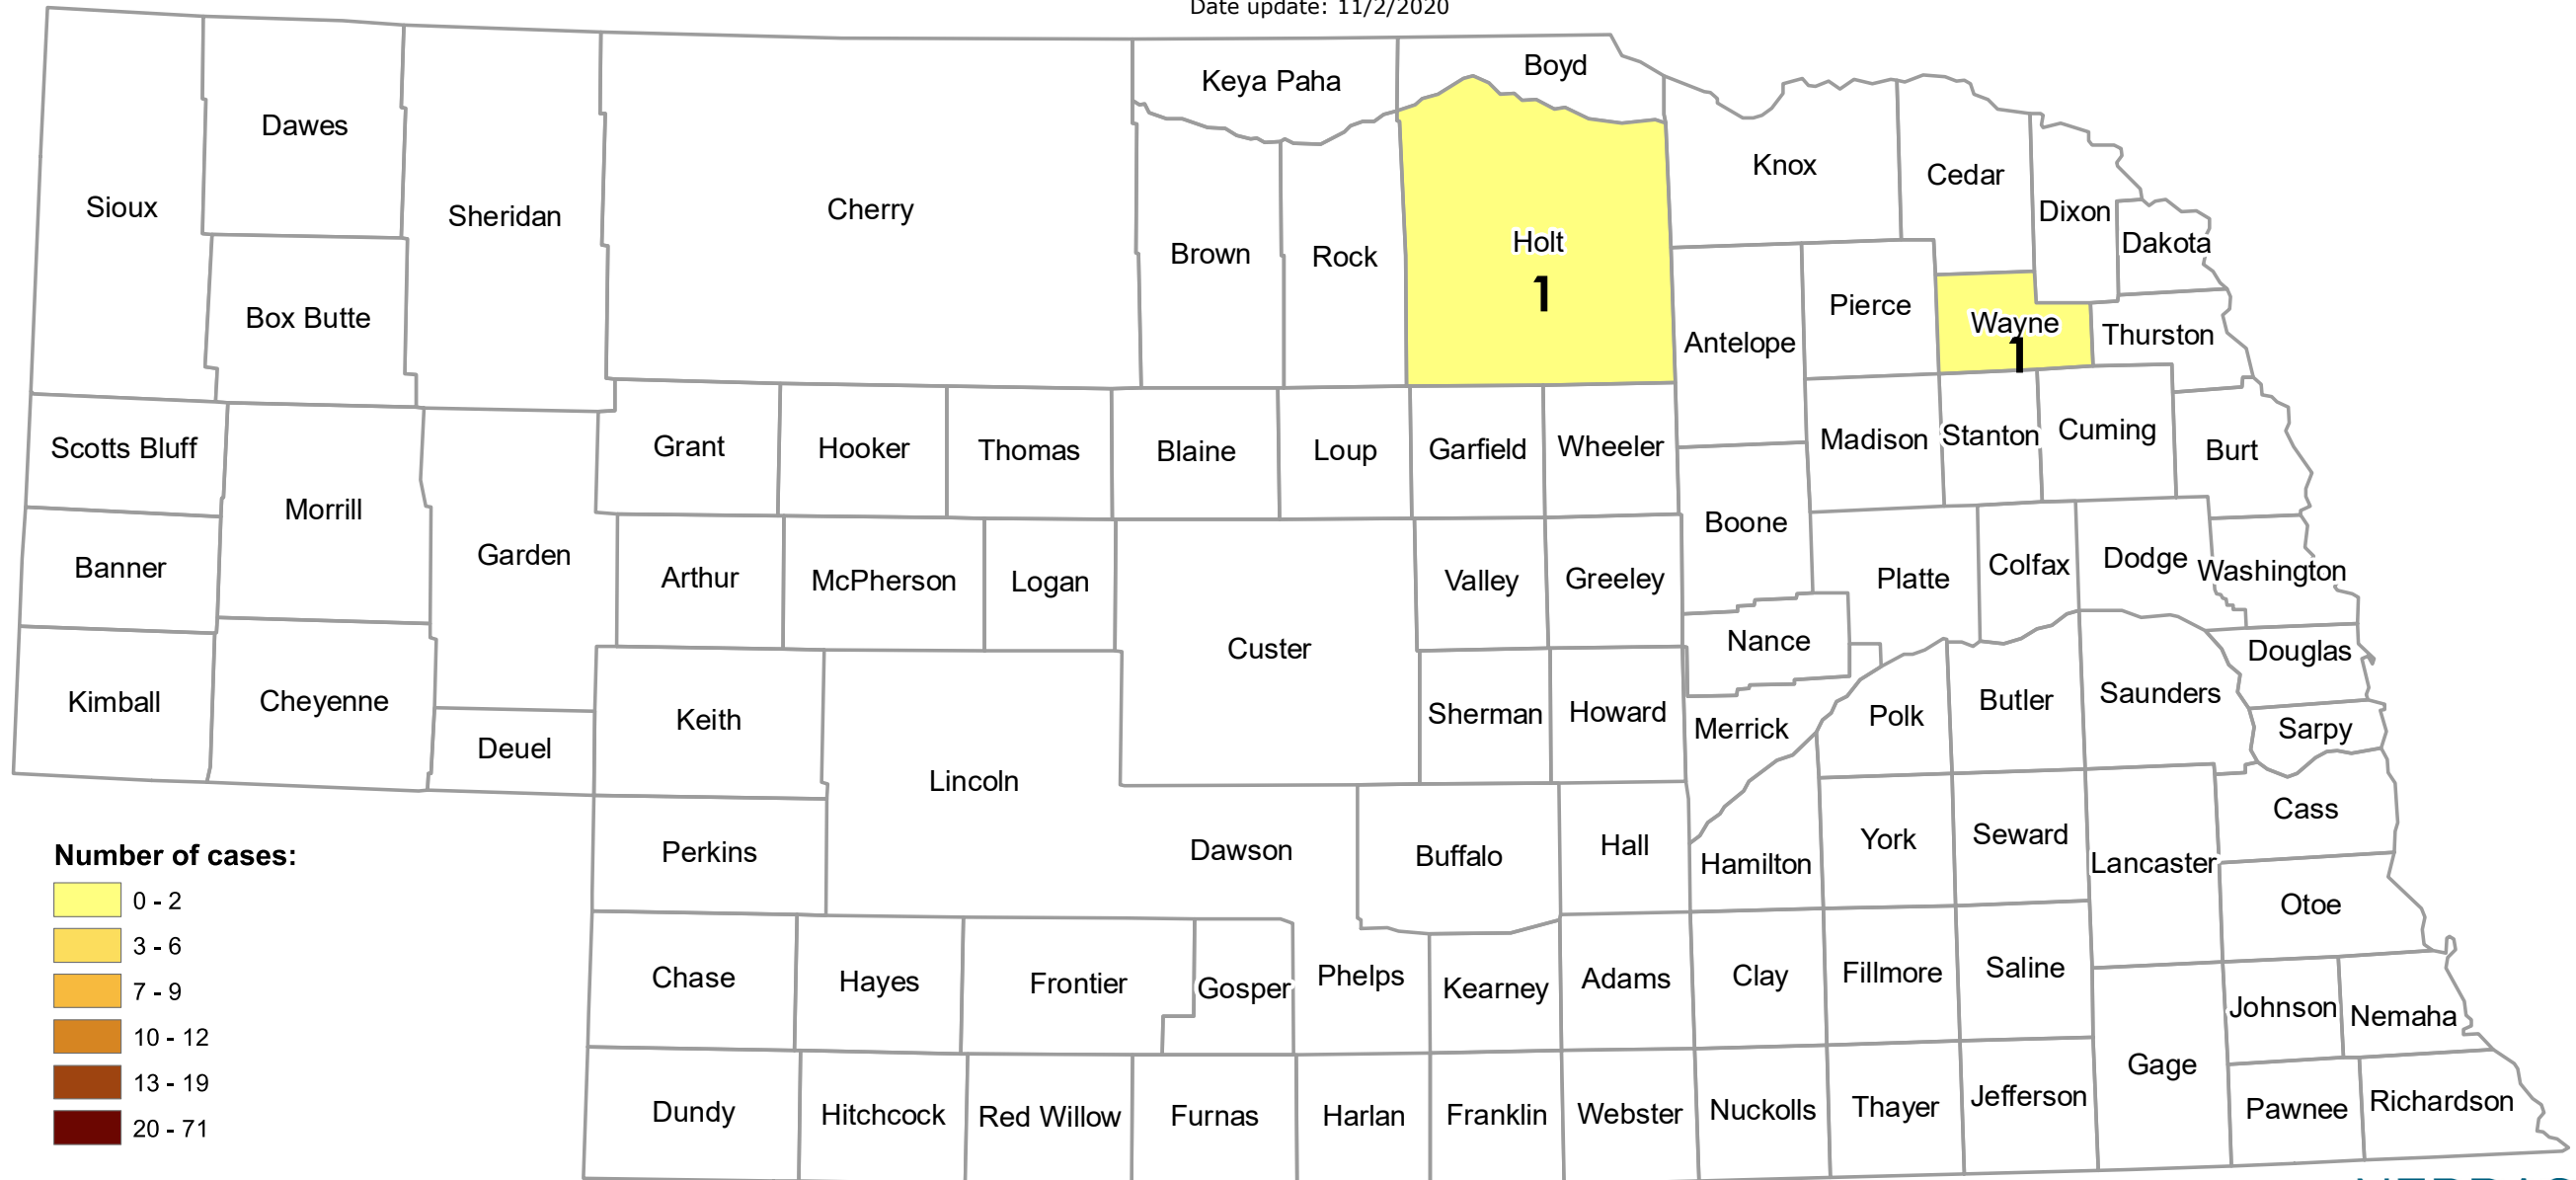

West Nile Virus Equine Surveillance, Nebraska, 2020 (n=2)

Date update: 11/2/2020

Number of cases: