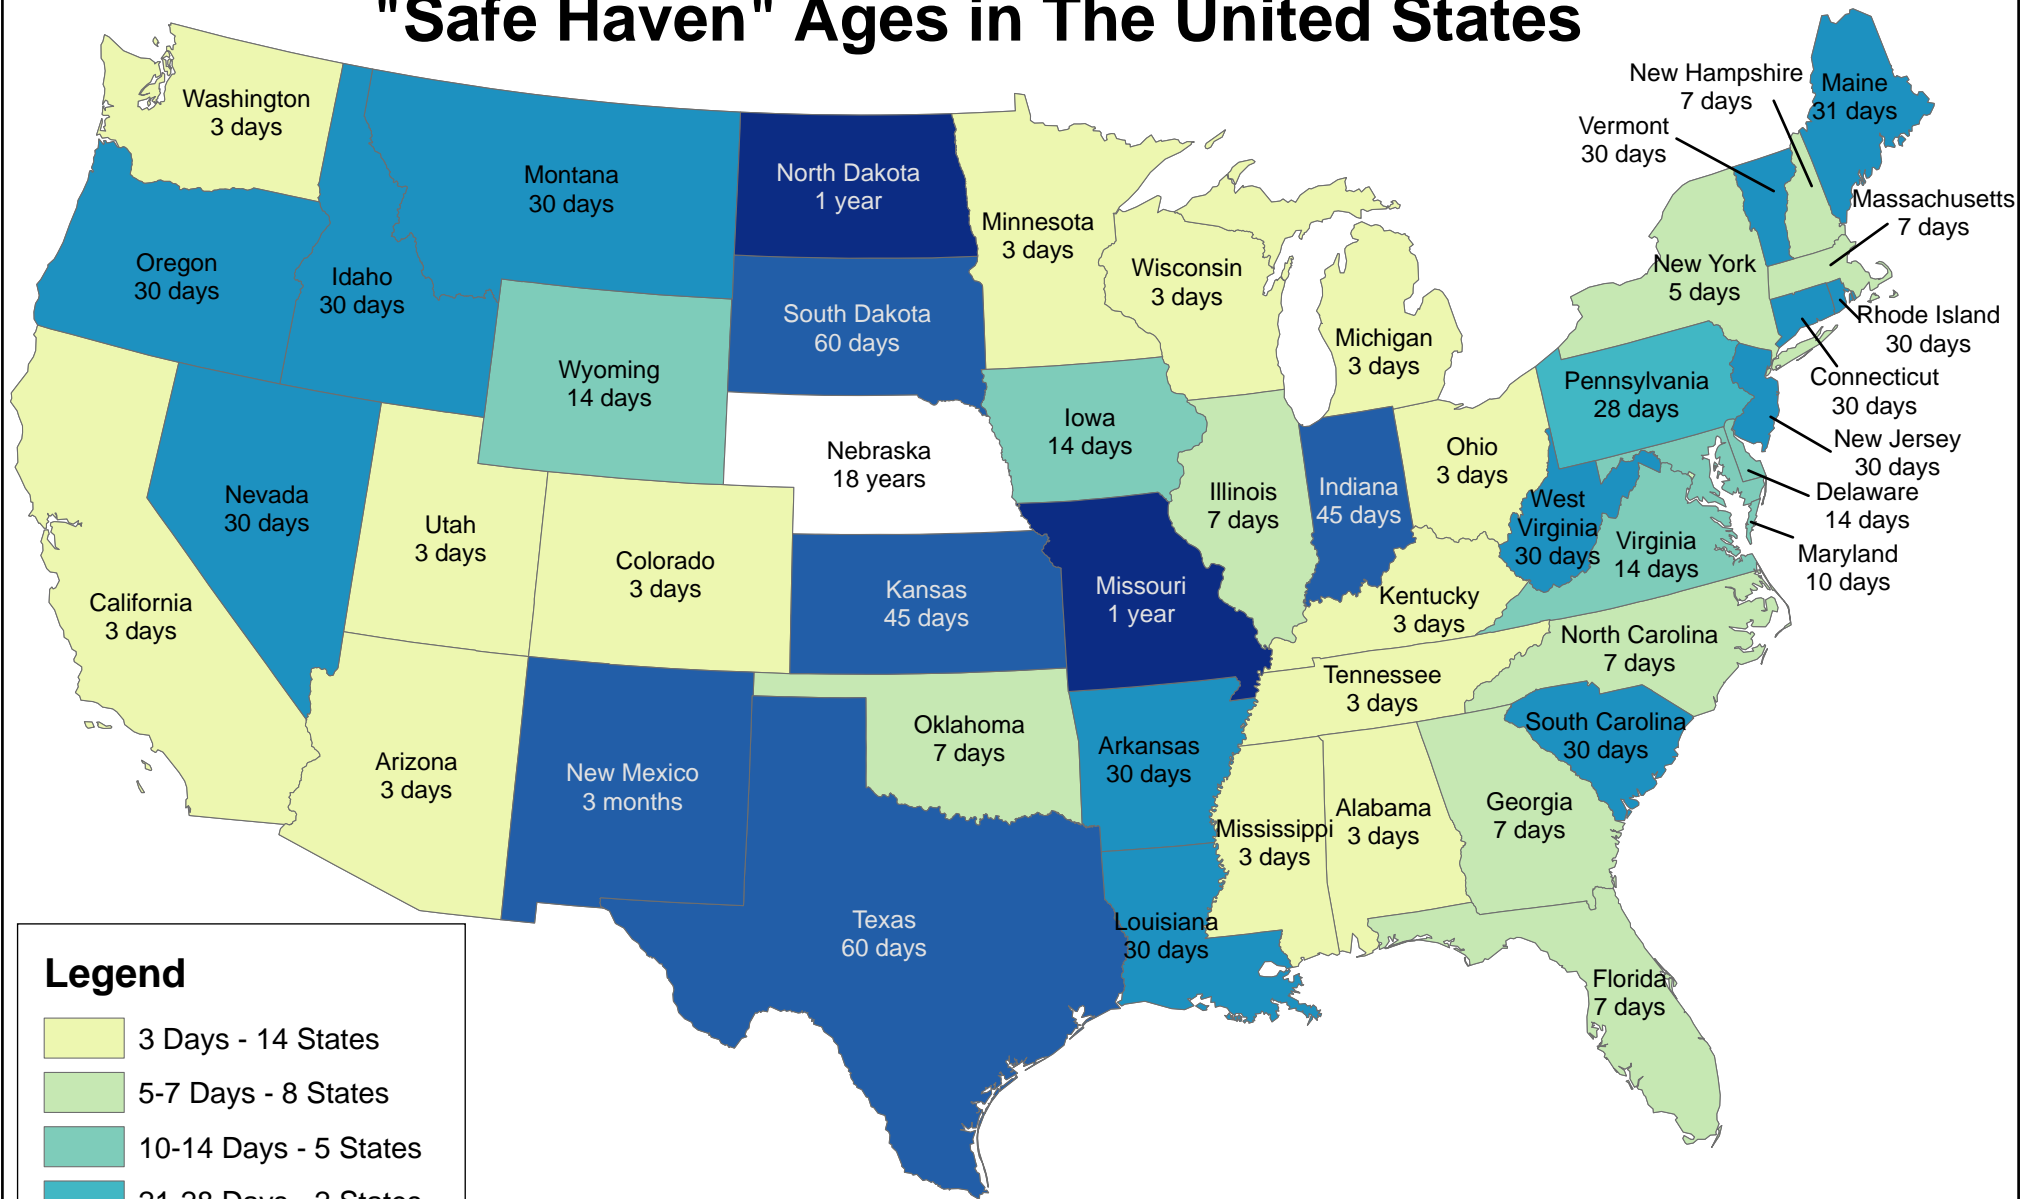

# "Safe Haven" Ages in The United States

## Legend

- 3 Days - 14 States
- 5-7 Days - 8 States
- 10-14 Days - 5 States
- 21-28 Days - 2 States
- 30-31 Days - 13 States
- 45-90 Days - 5 States
- 1 Year - 2 States
- 18 Years - 1 State

Map created by:  
DHHS GIS  
11/2008