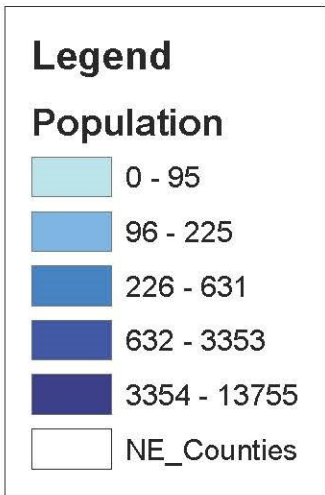

Asians in Nebraska, 2010

Data source: U.S. Census Bureau, 2010 census