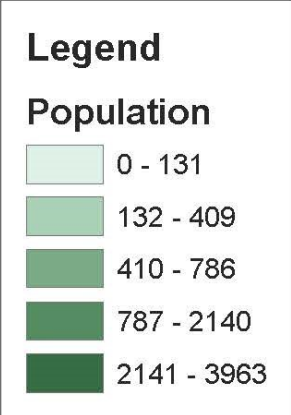

American Indians and Alaska Natives in Nebraska, 2010

Data source: U.S. Census Bureau, 2010 census