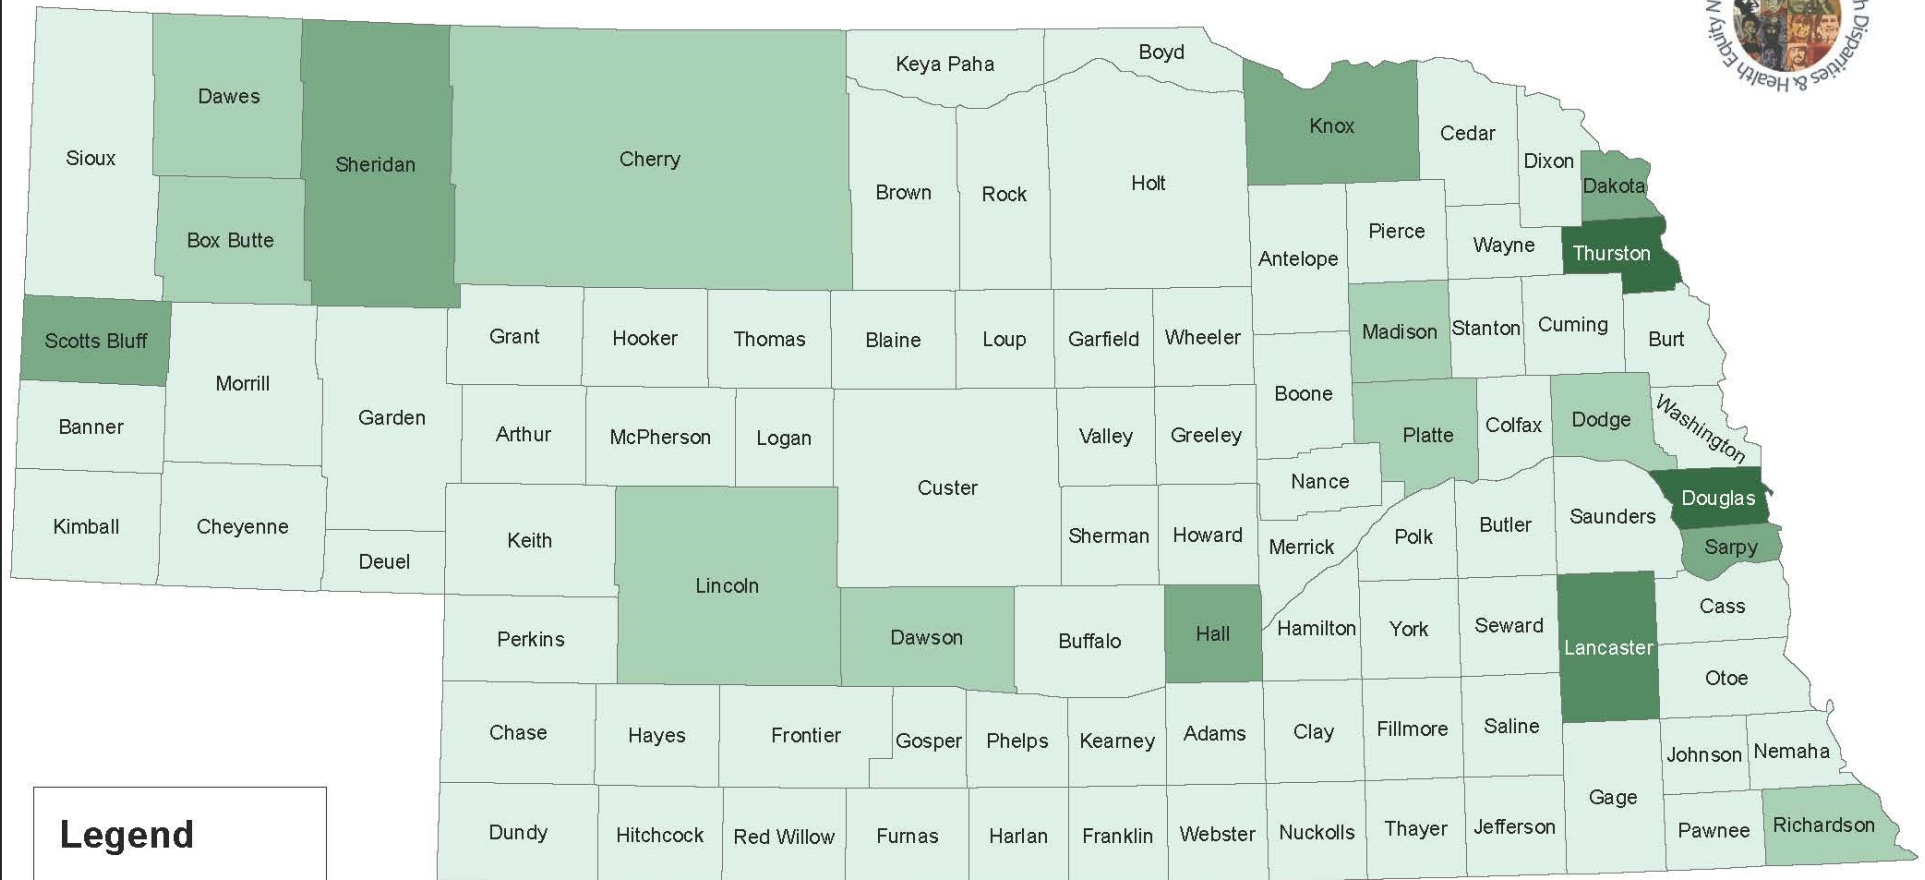

American Indians and Alaska Natives in Nebraska, 2010

Data source: U.S. Census Bureau, 2010 census