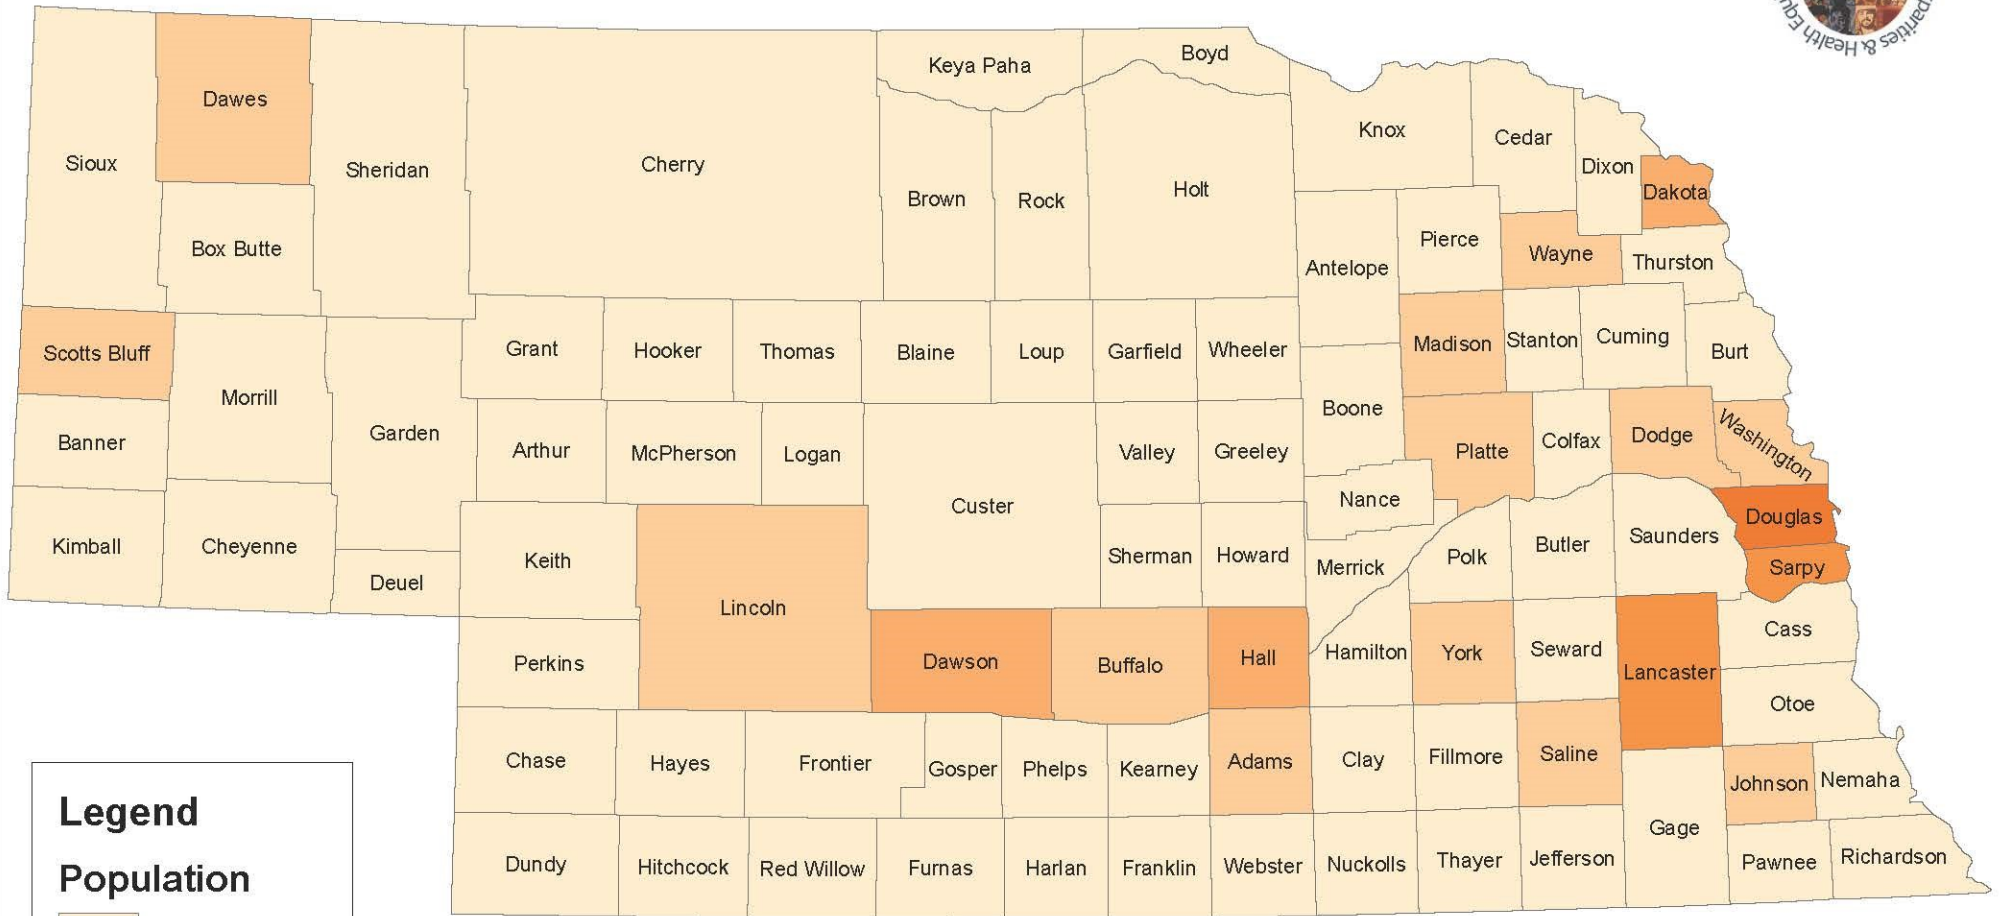

Black or African Americans in Nebraska, 2010

Legend

Population

- 0 - 89
- 90 - 444
- 445 - 1023
- 1024 - 9920
- 9921 - 60071
- NE_Counties

Data source: U.S. Census Bureau, 2010 census