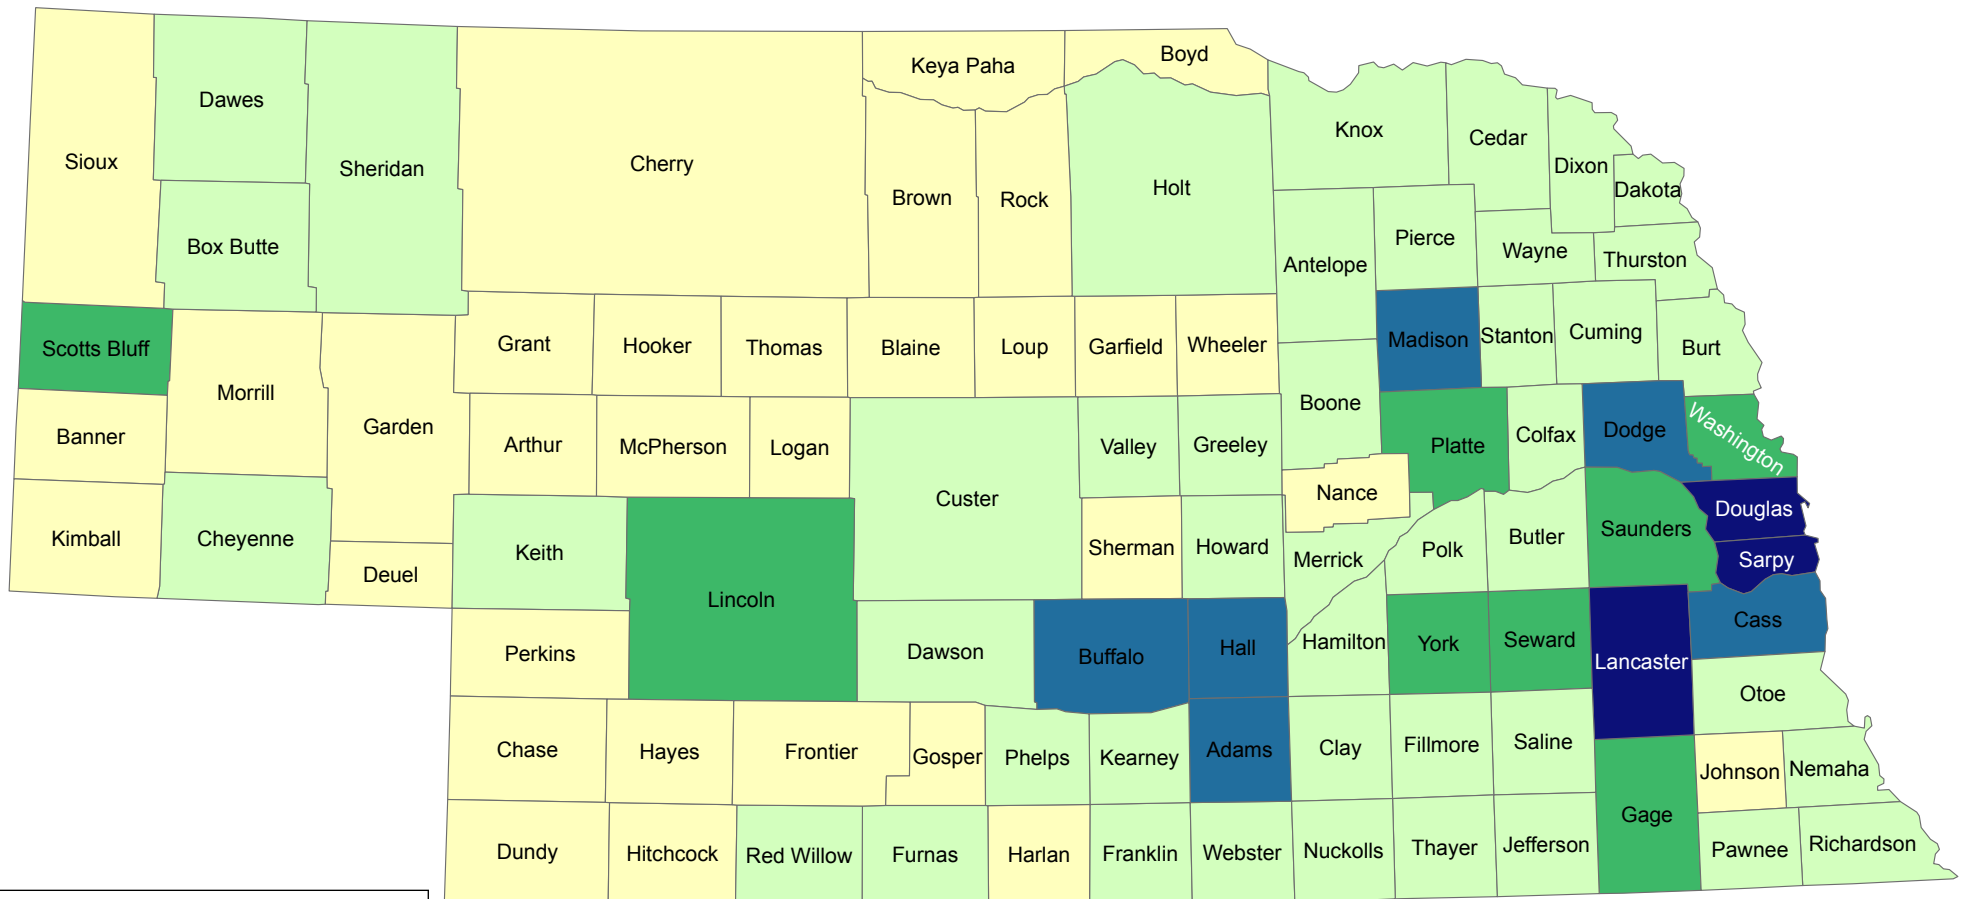

Number of Homes Tested by County

Nebraska Radon Program Data through 2013

Legend

Number of Homes Tested

- 0 - 99
- 100 - 499
- 500 - 999
- 1000 - 2000
- > 2000

NEBRASKA

Good Life. Great Mission.

DEPT. OF HEALTH AND HUMAN SERVICES

Map created by: DHHS GIS - 1/15