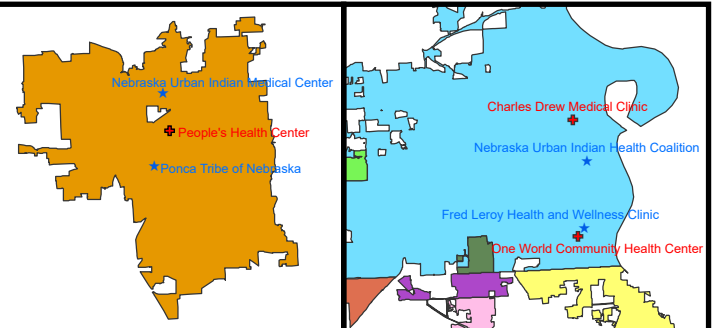

0 25 50 100 Miles