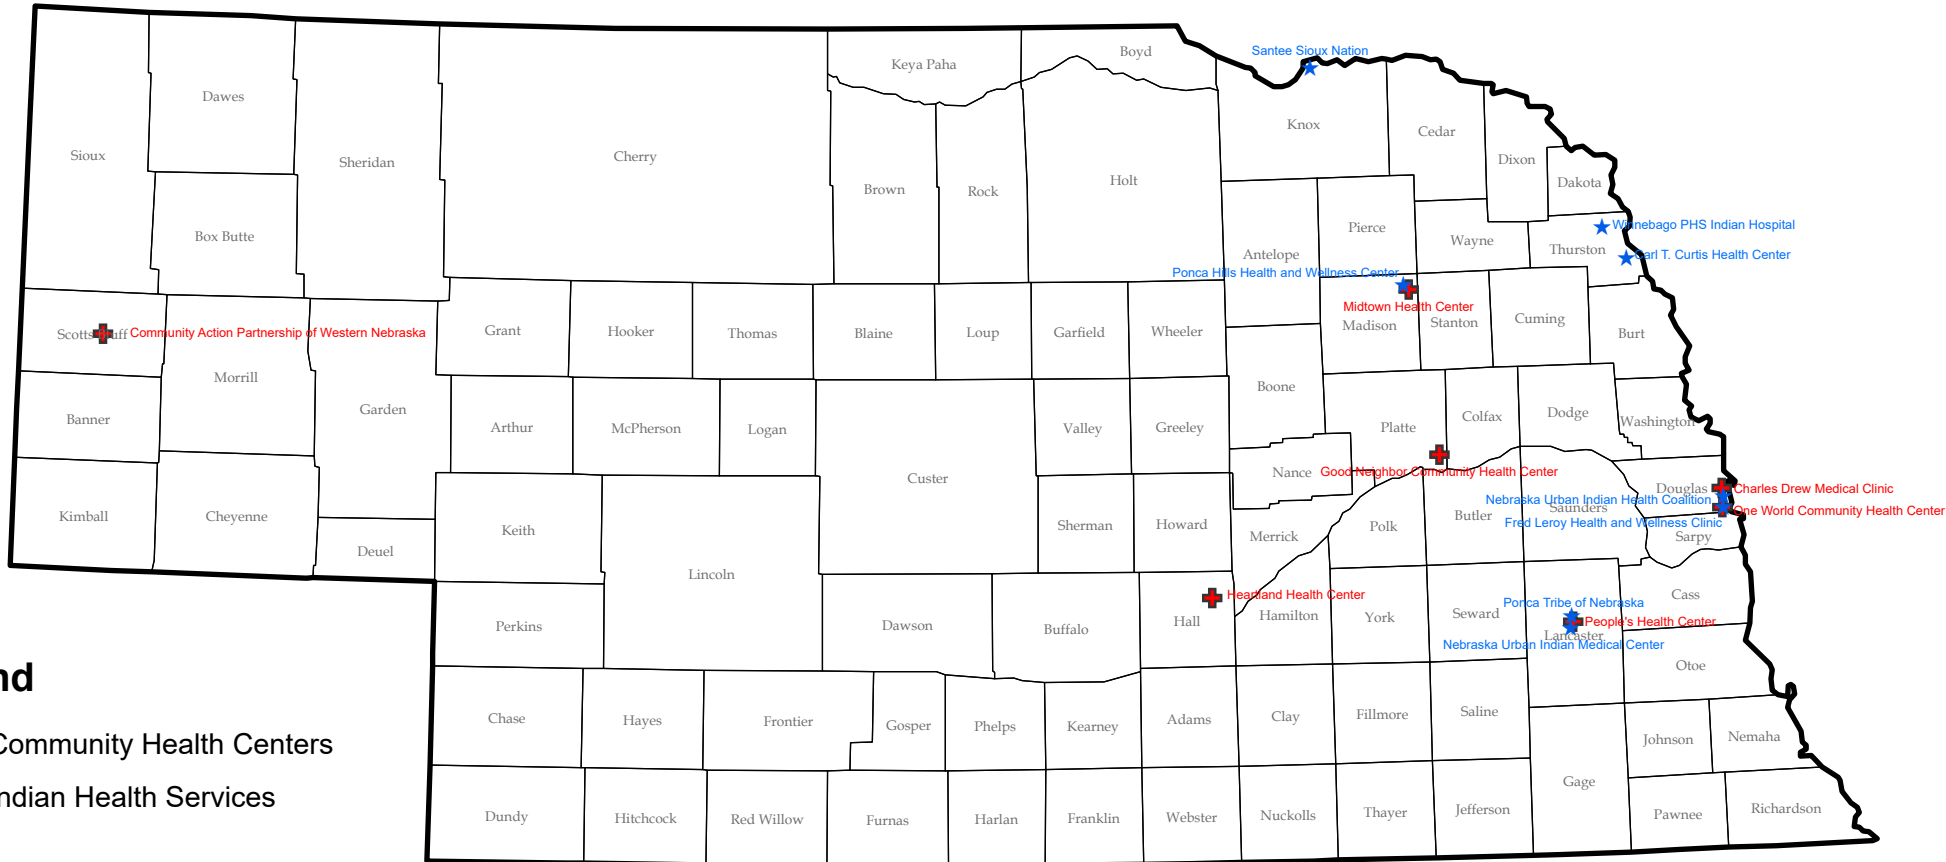

Nebraska Community Health Centers and Indian Health Service 2018

Legend

- + Community Health Centers
- ★ Indian Health Services

Inset Legend

Cities

- | | |
|--|---|
| Bellevue | Lincoln |
| Boys Town | Omaha |
| Chalco | Papillion |
| La Vista | Ralston |

0 2.5 5 10 Miles

0 25 50 100 Miles