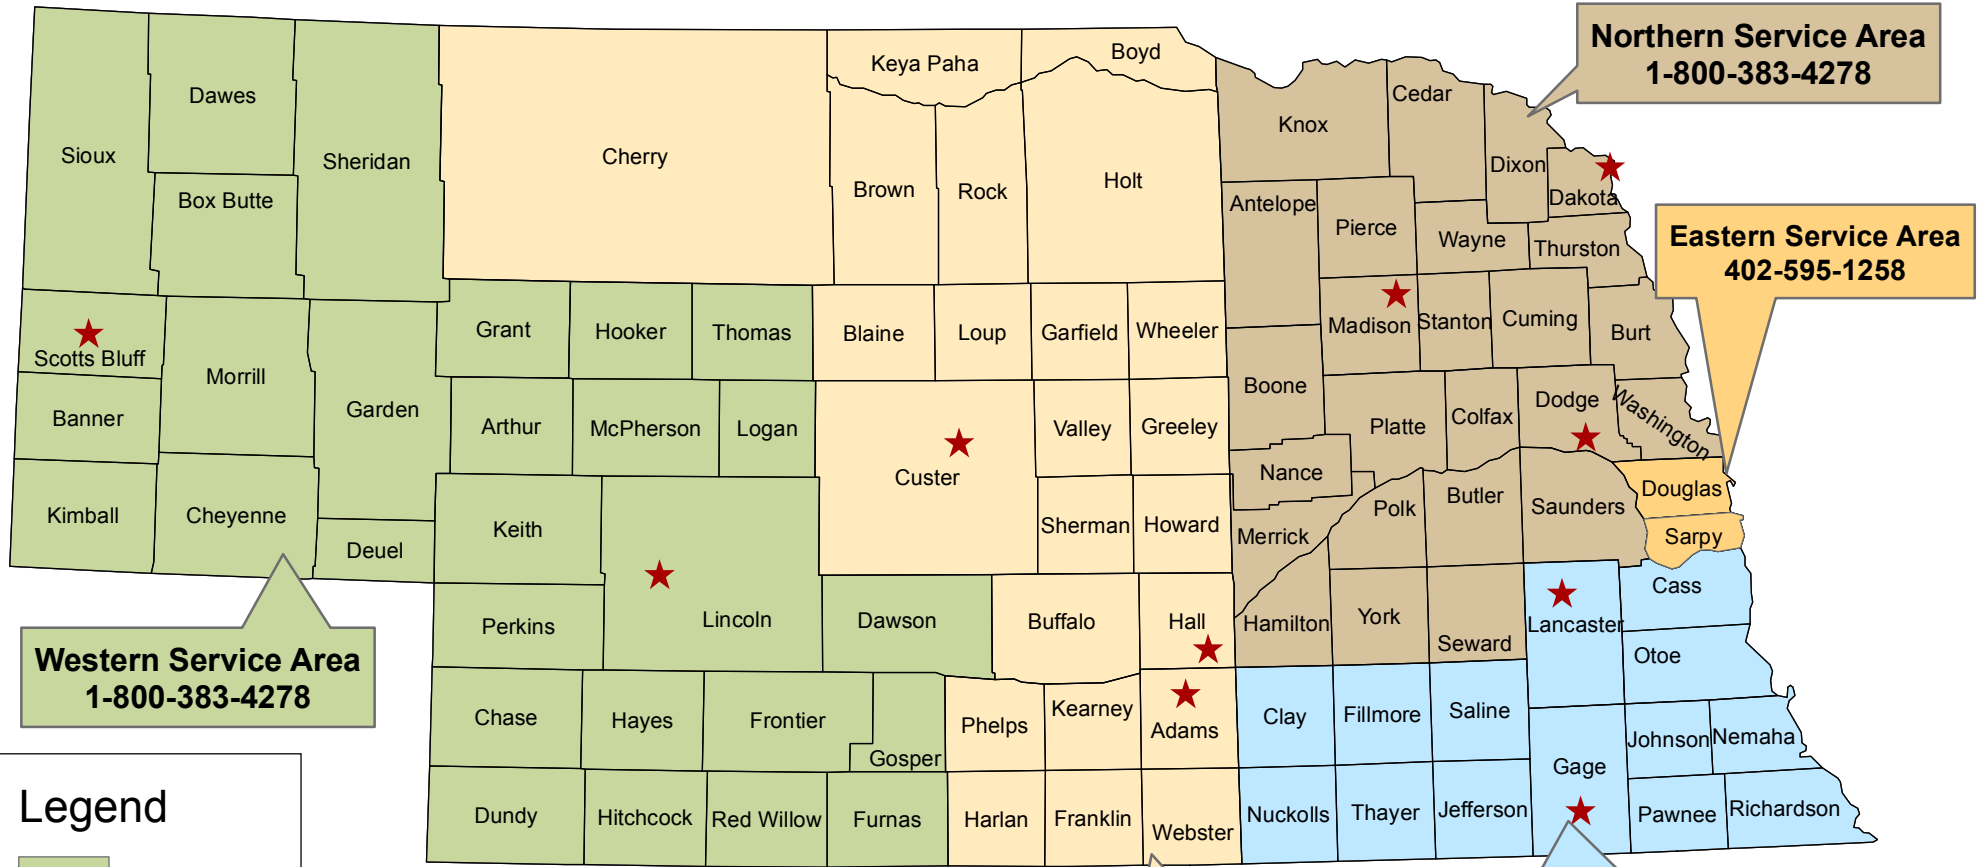

CFS Economic Assistance Service Areas and Child Support Enforcement Field Offices

Northern Service Area
1-800-383-4278

Eastern Service Area
402-595-1258

Western Service Area
1-800-383-4278

Central Service Area
1-800-383-4278

Southeast Service Area
402-323-3900
1-800-383-4278

★ = CSE Offices
1-877-631-9973

Legend

- Western
- Central
- Southeast
- Eastern
- Northern

TTY: 402-471-7256
 Fax: 402-595-1901
 Customer Service Hours for Economic Assistance:
 8:00 am to 5:00 pm Monday-Friday
 Closed weekends & federal and state holidays