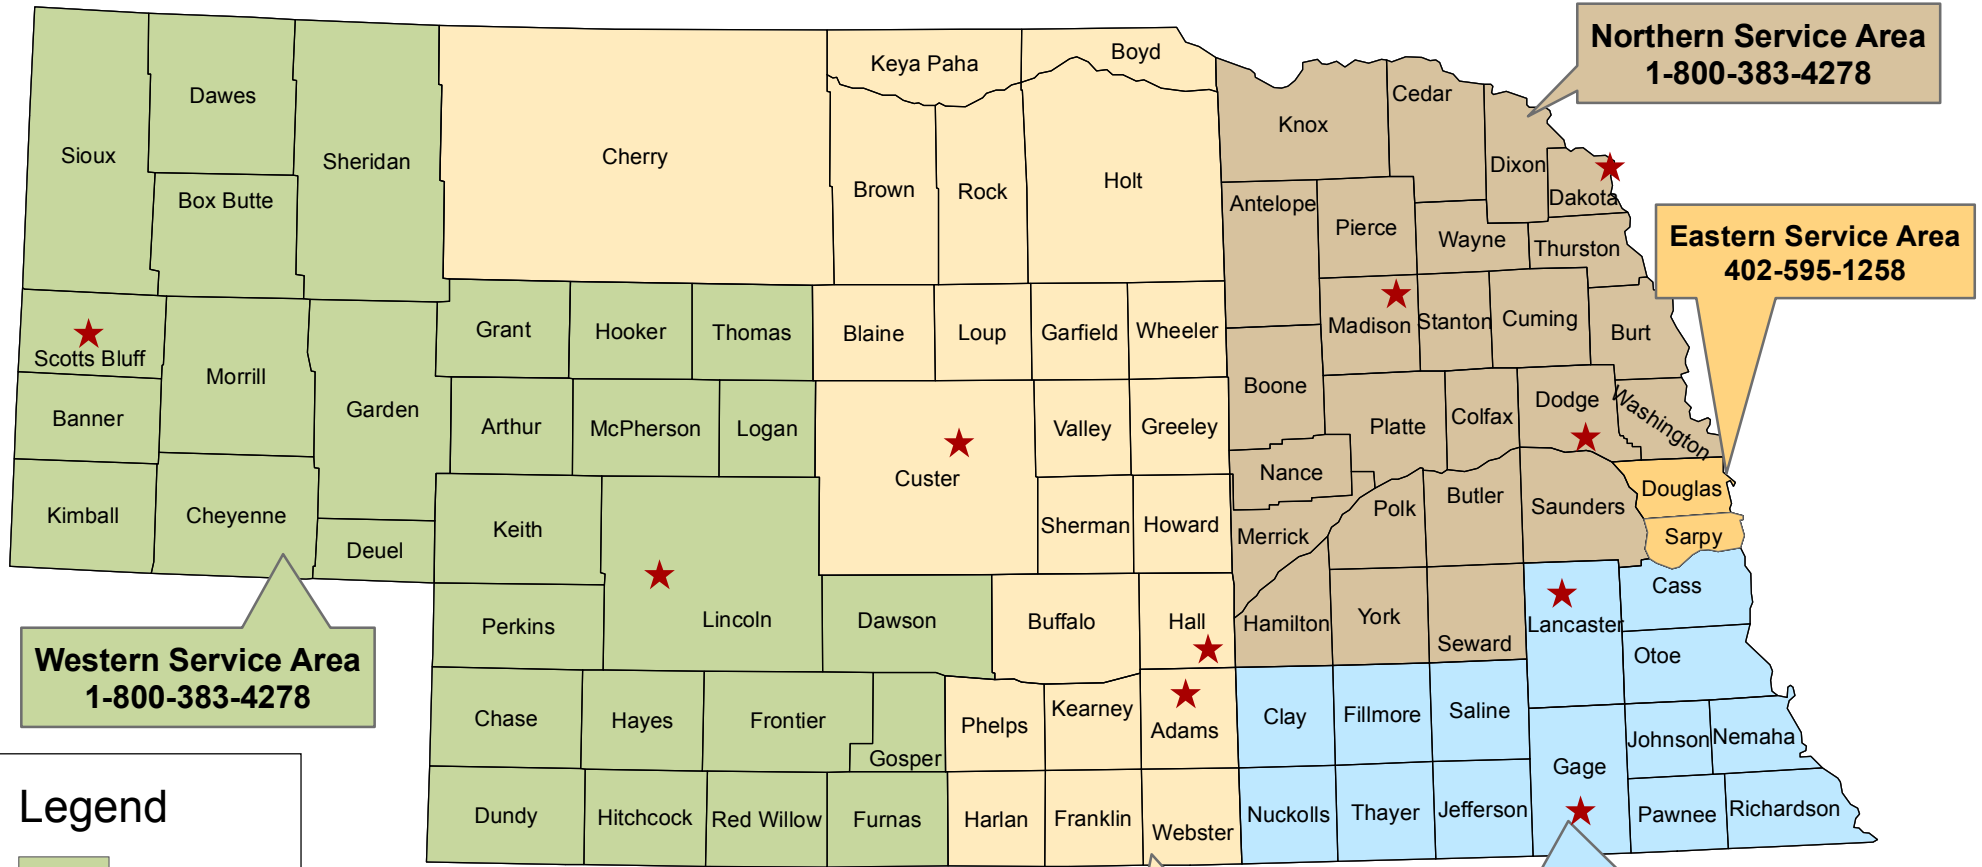

CFS Economic Assistance Service Areas and Child Support Enforcement Field Offices

Northern Service Area
1-800-383-4278

Eastern Service Area
402-595-1258

Western Service Area
1-800-383-4278

Central Service Area
1-800-383-4278

Southeast Service Area
402-323-3900
1-800-383-4278

★ = CSE Offices
1-877-631-9973

Legend

- Western
- Central
- Southeast
- Eastern
- Northern

TTY: 402-471-7256
 Fax: 402-595-1901
 Customer Service Hours for Economic Assistance:
 8:00 am to 5:00 pm Monday-Friday
 Closed weekends & federal and state holidays