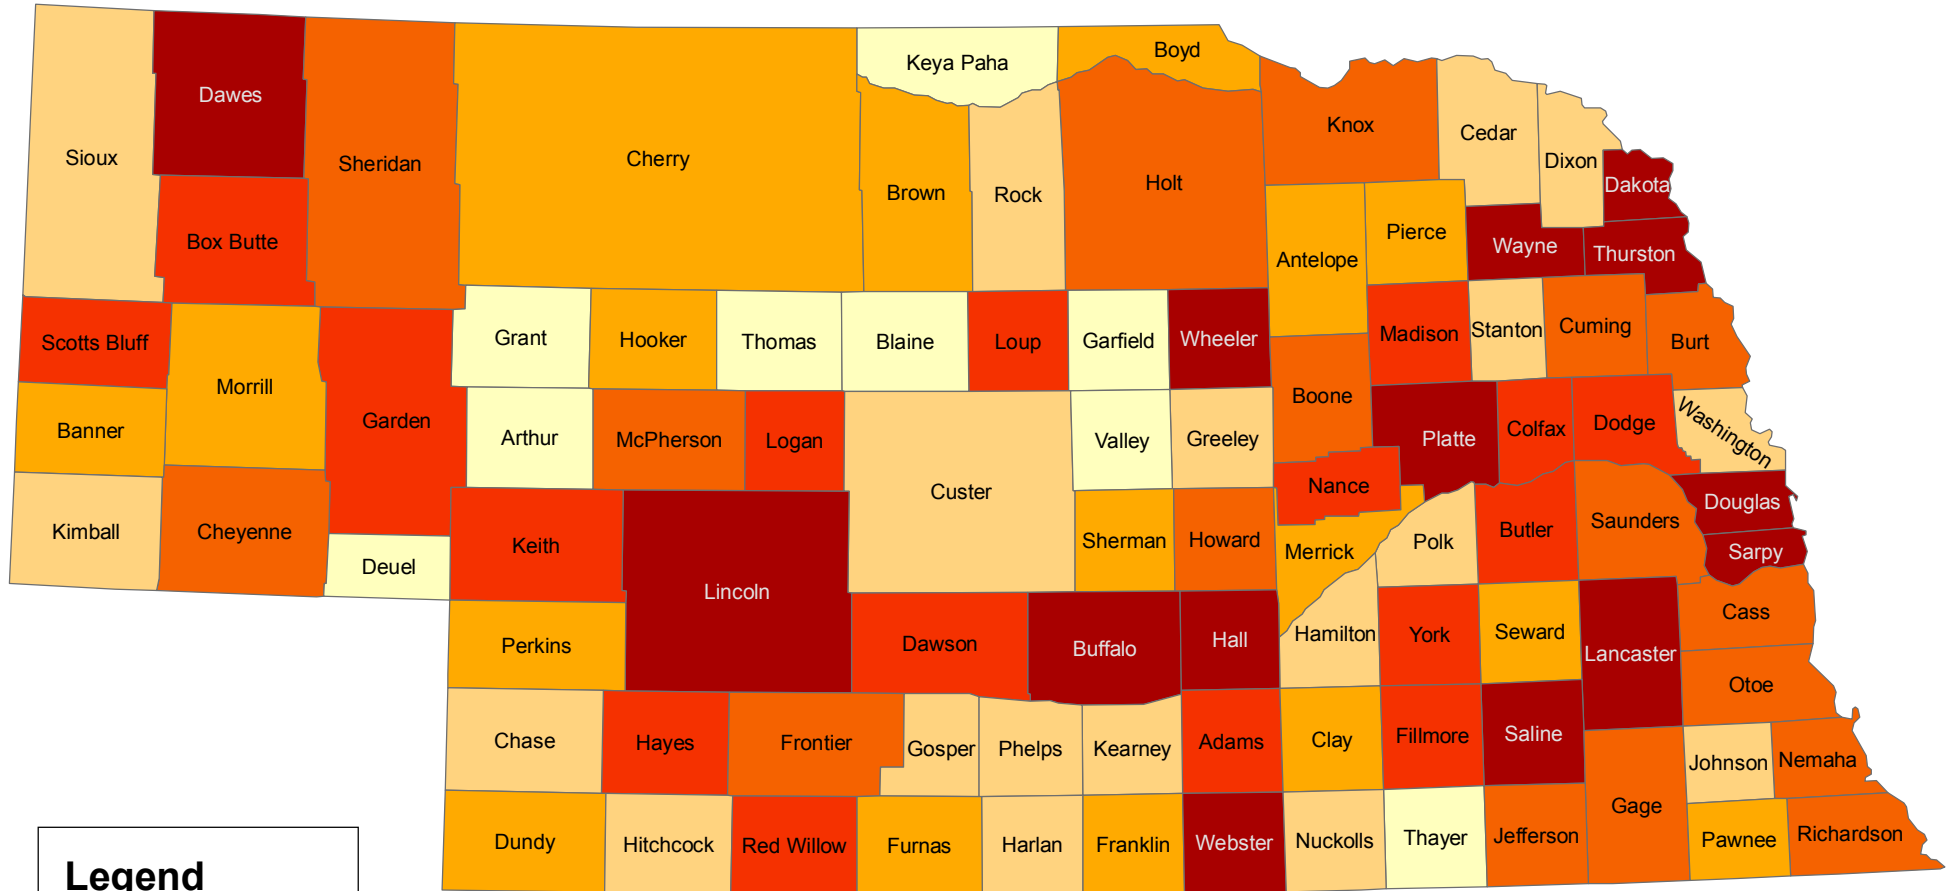

Rates of Reported Chlamydia Infections, by County, Nebraska, 2016

Legend