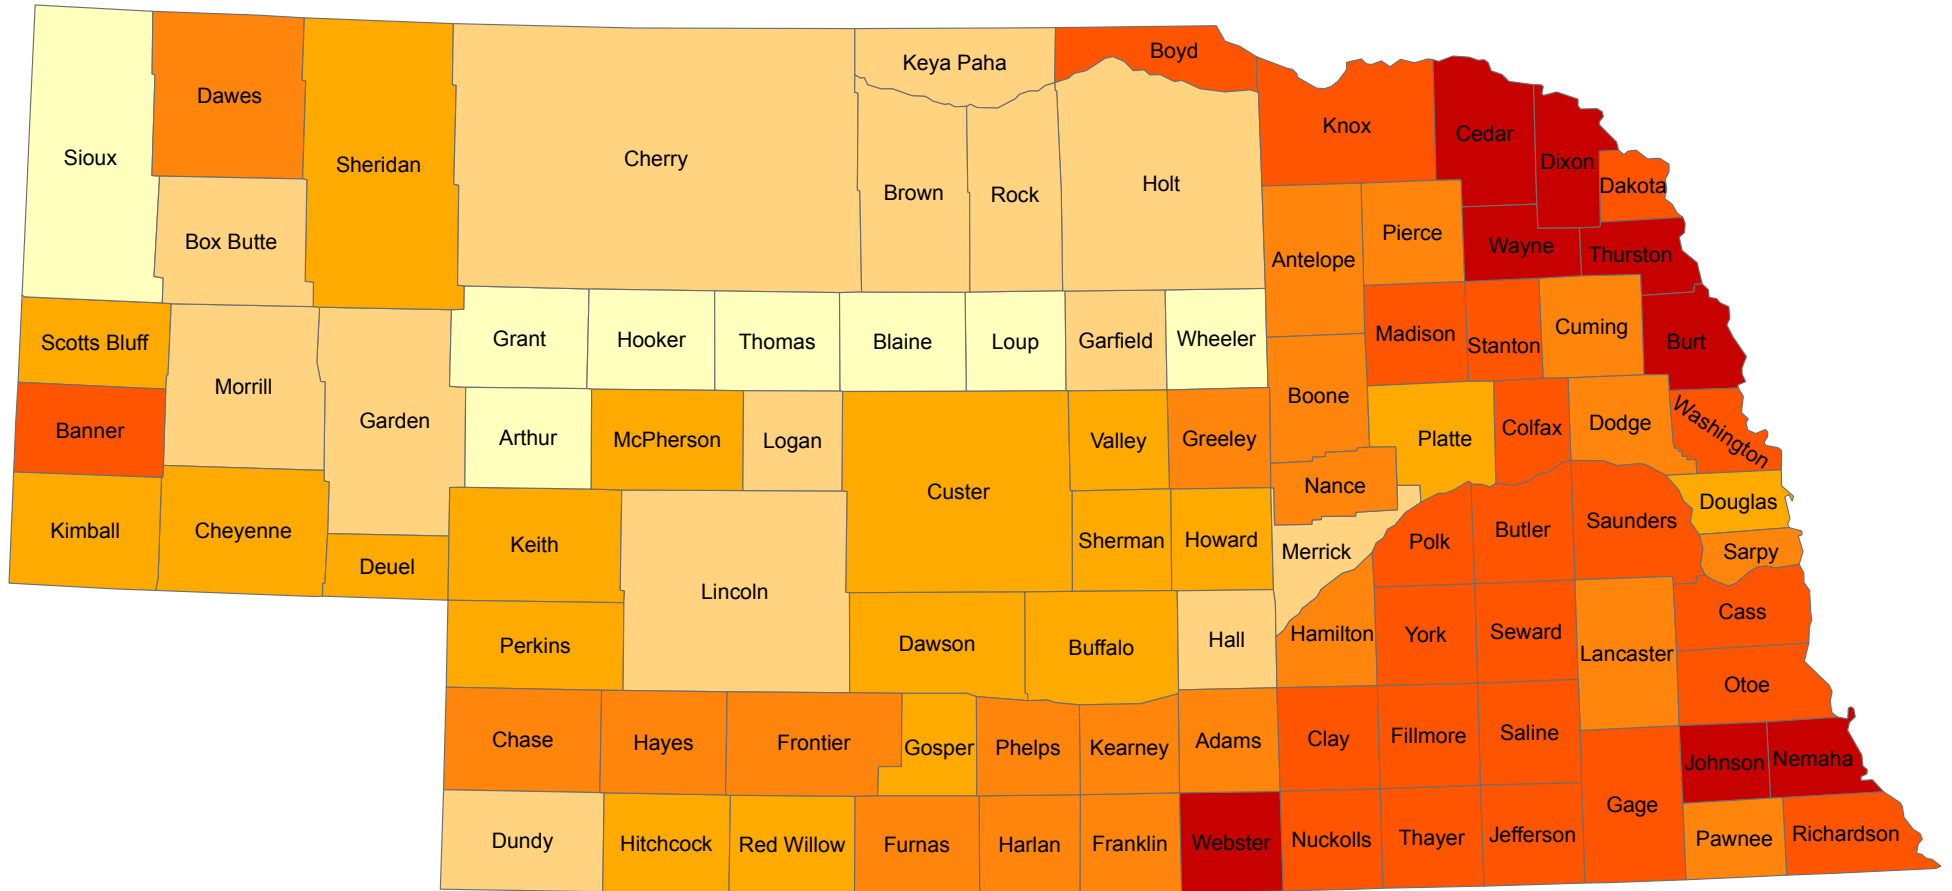

# Average Radon Concentrations by County

Nebraska Radon Program Data through 2013

## Legend

### Average Radon Concentrations by County (pCi/l)

NEBRASKA

Good Life. Great Mission.

DEPT. OF HEALTH AND HUMAN SERVICES

Map revised by: DHHS GIS - 1/15