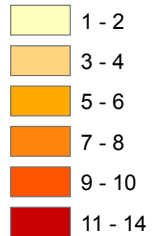

### Average Radon Concentrations by County (pCi/l)

NEBRASKA

Good Life. Great Mission.

DEPT. OF HEALTH AND HUMAN SERVICES

Map revised by: DHHS GIS - 1/15