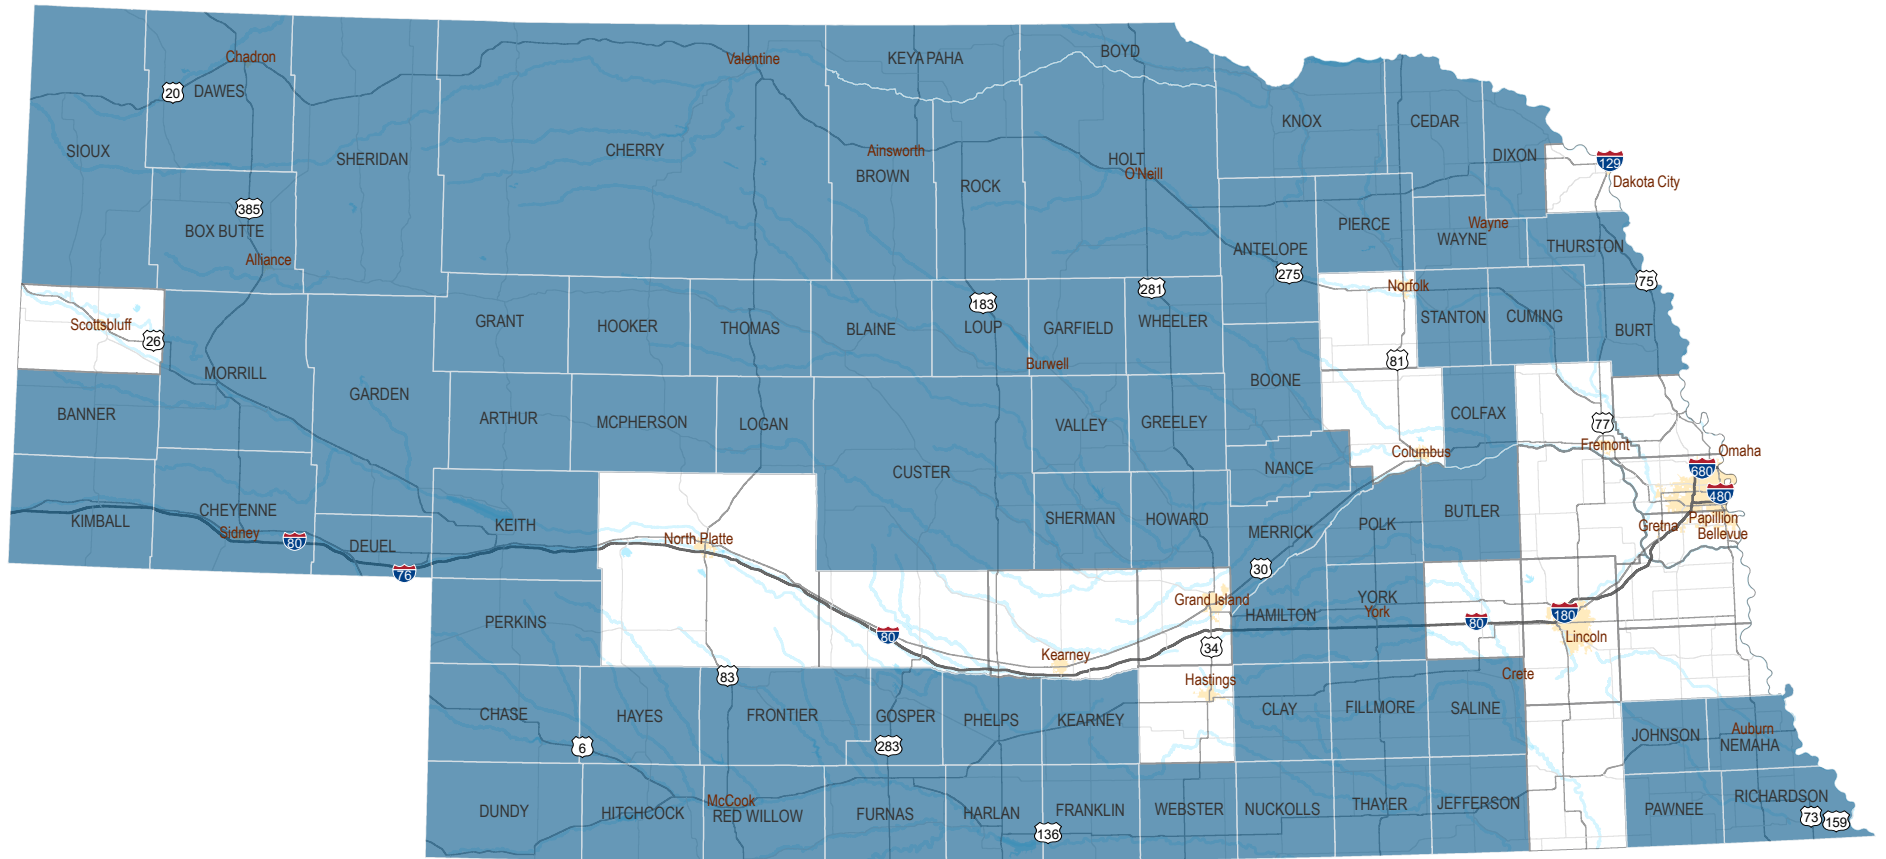

# Nebraska Counties with Population under 15,000

Population from 2020 Census

- under 15K people
- above 15K people

- Interstate
- US Hwy
- Municipal Areas
- Rivers and Streams
- Lakes and Reservoirs

0 25 50 Miles

## NEBRASKA

Good Life. Great Mission.

DEPT. OF HEALTH AND HUMAN SERVICES